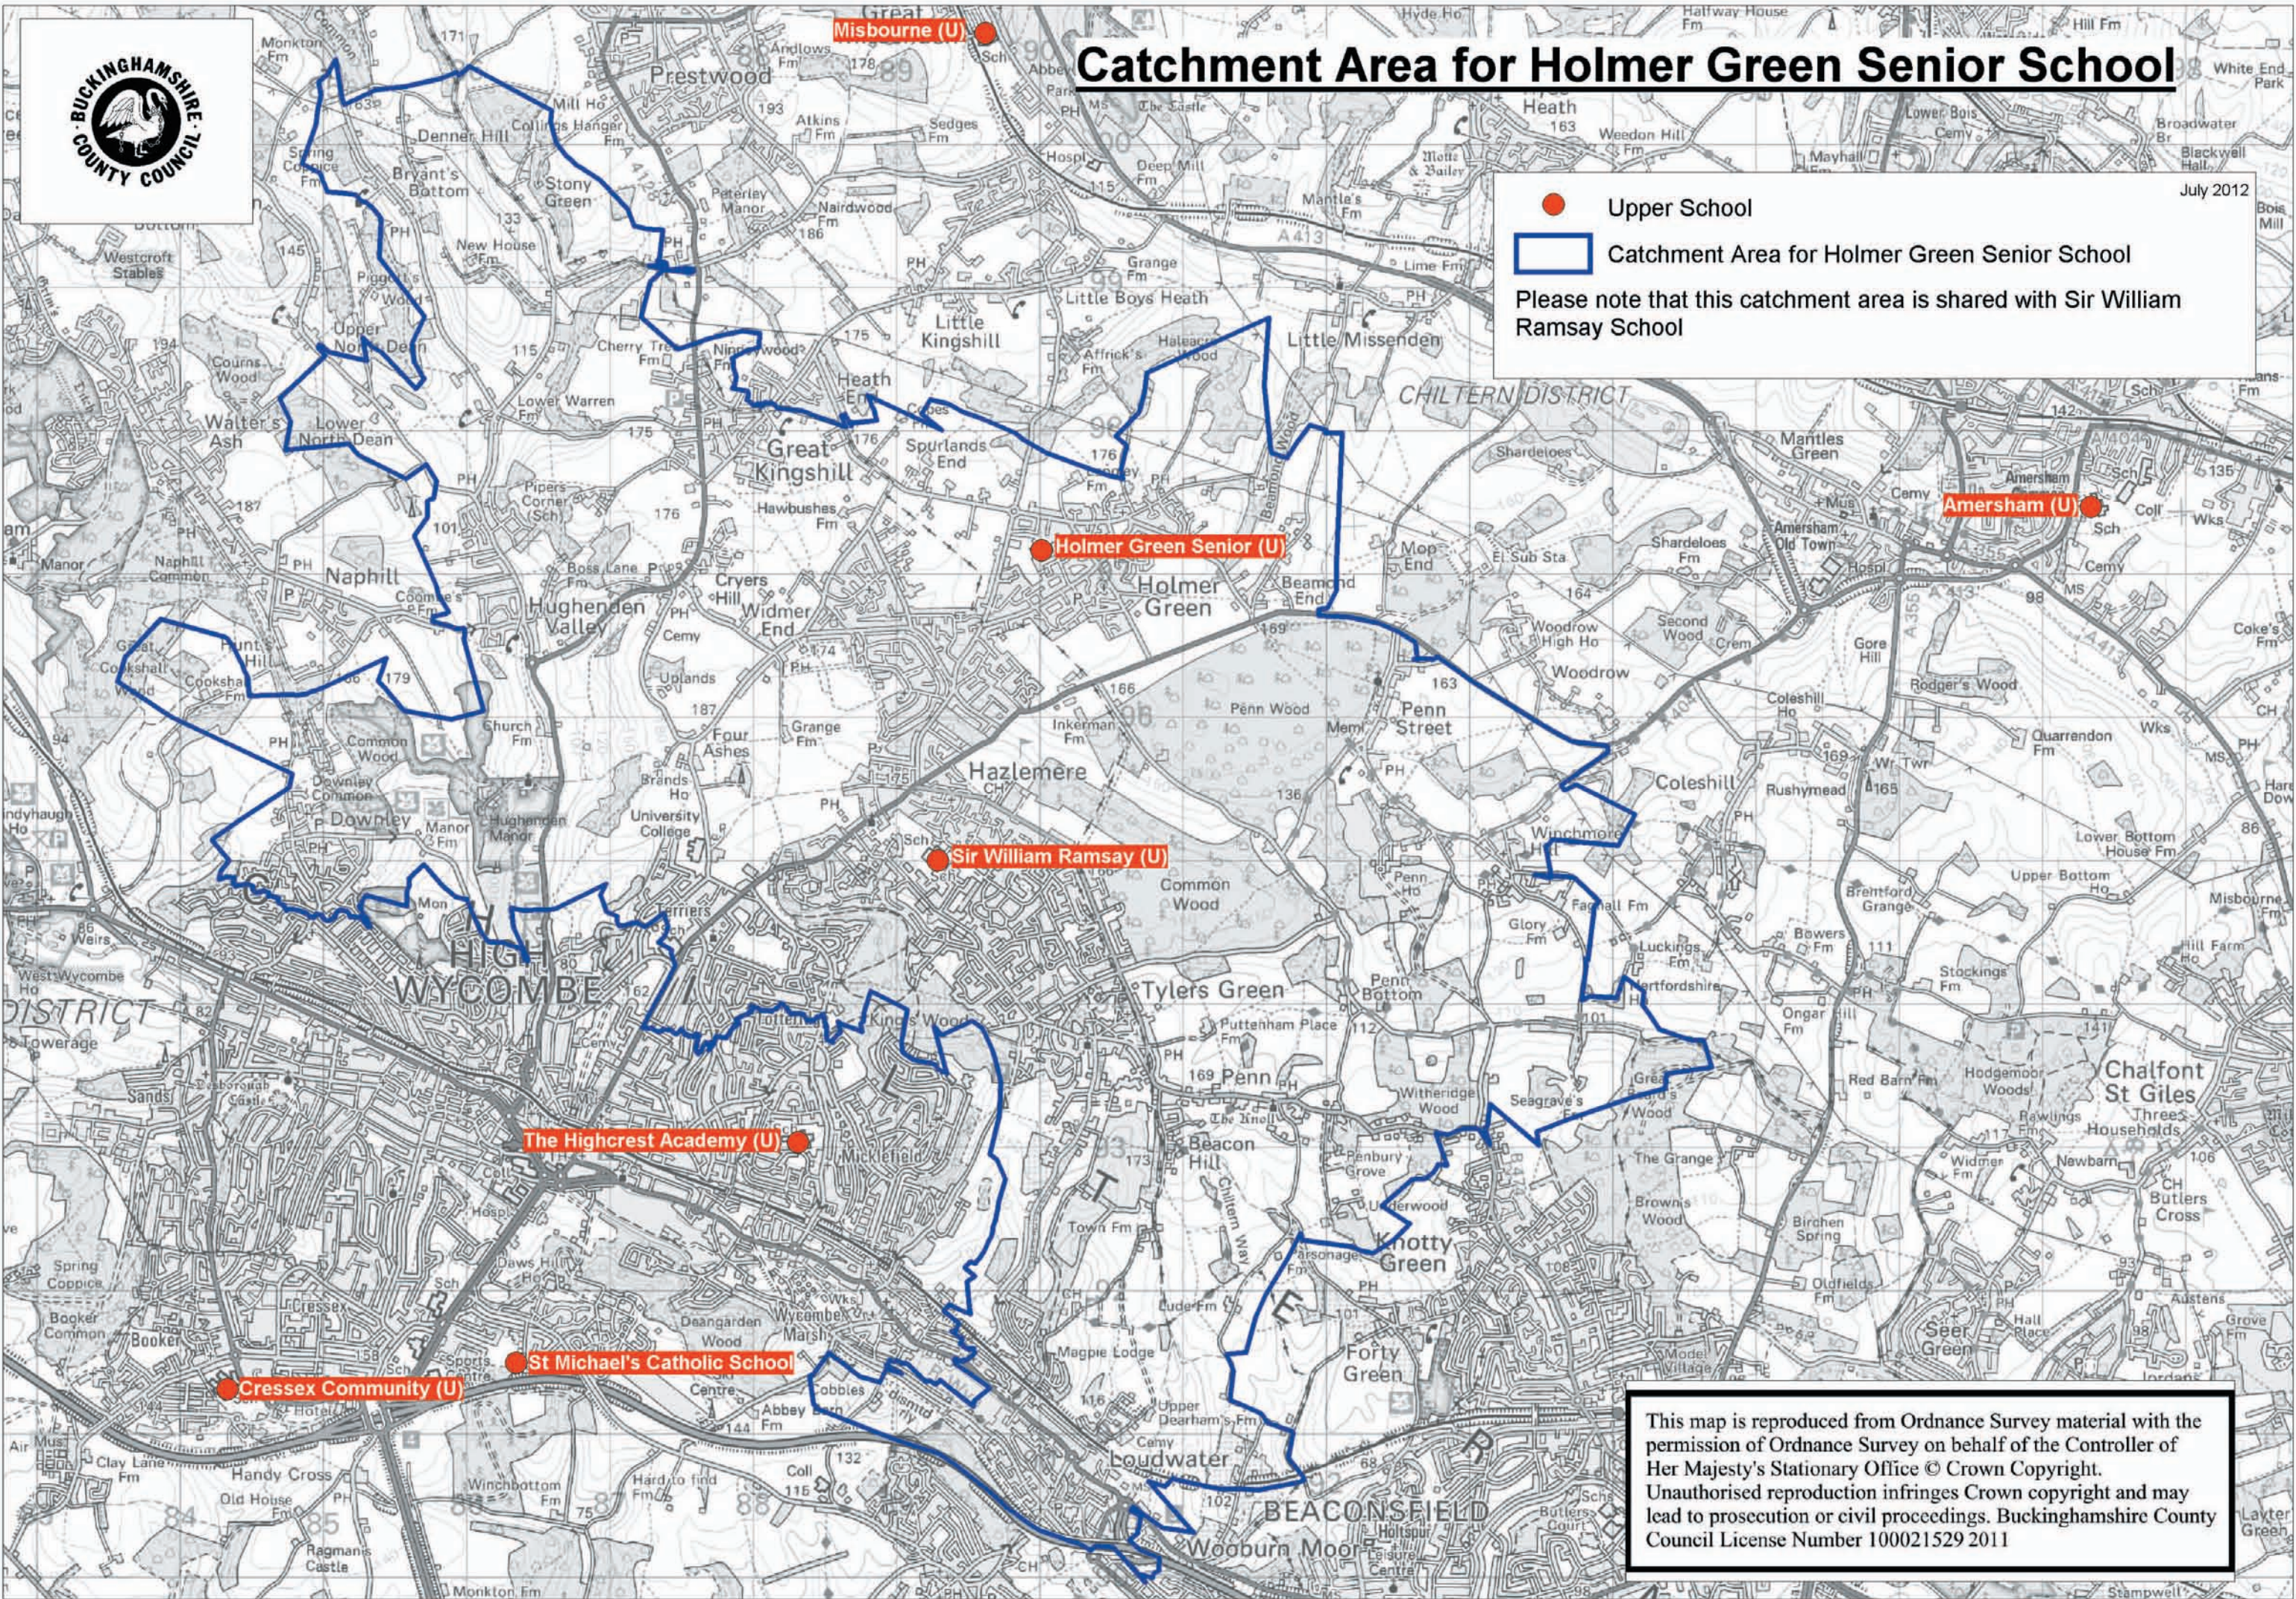

Catchment Area for Holmer Green Senior School

July 2012

● Upper School
□ Catchment Area for Holmer Green Senior School
Please note that this catchment area is shared with Sir William Ramsay School

This map is reproduced from Ordnance Survey material with the permission of Ordnance Survey on behalf of the Controller of Her Majesty's Stationary Office © Crown Copyright. Unauthorised reproduction infringes Crown copyright and may lead to prosecution or civil proceedings. Buckinghamshire County Council License Number 100021529 2011